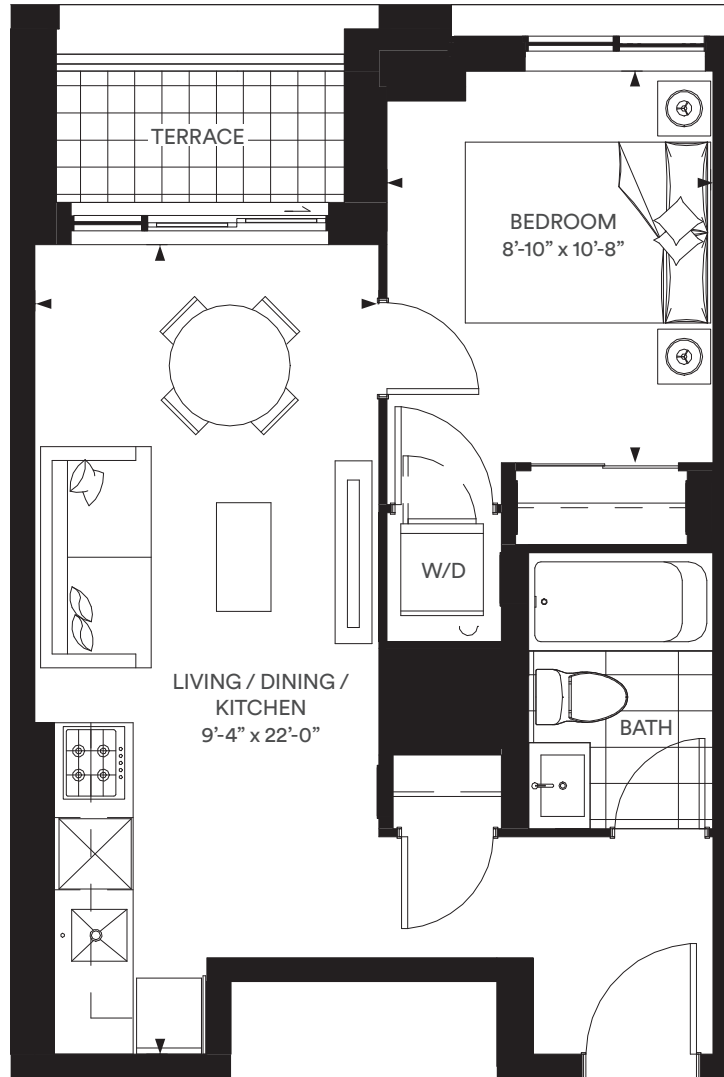

1-G

1 BEDROOM INDOOR 484 SQ.FT.

All dimensions, specifications and drawings are approximate. Actual square footage may vary from the stated floorplan.
E. & O. E. Furniture not included. Refer to Keyplate for unit location and orientation.