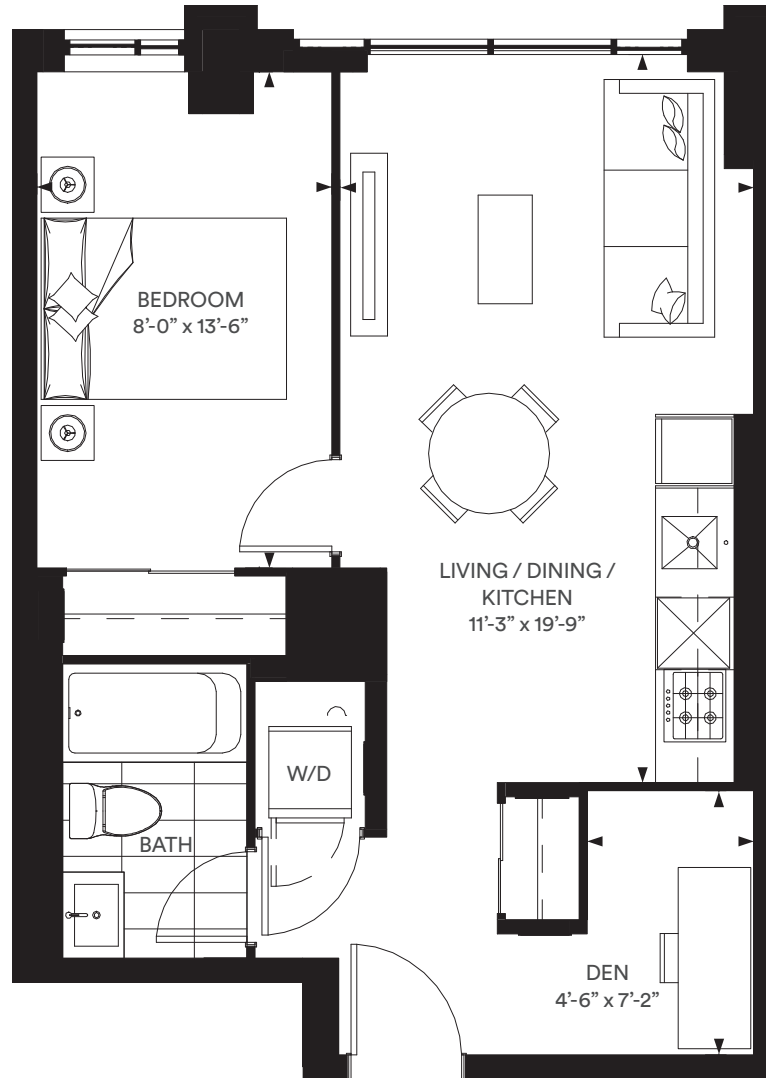

1D-F

1 BEDROOM + DEN INDOOR 556 SQ.FT.

All dimensions, specifications and drawings are approximate. Actual square footage may vary from the stated floorplan.
E. & O. E. Furniture not included. Refer to Keyplate for unit location and orientation.