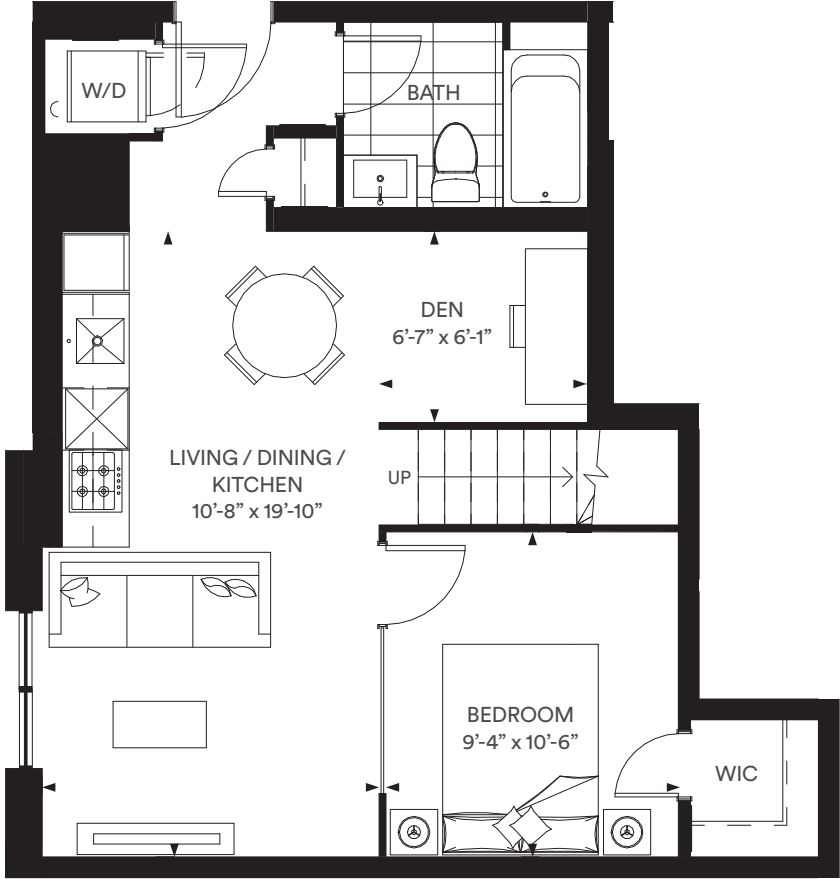

1D-H

1 BEDROOM + DEN INDOOR 691 SQ.FT.

All dimensions, specifications and drawings are approximate. Actual square footage may vary from the stated floorplan.
E. & O. E. Furniture not included. Refer to Keyplate for unit location and orientation.