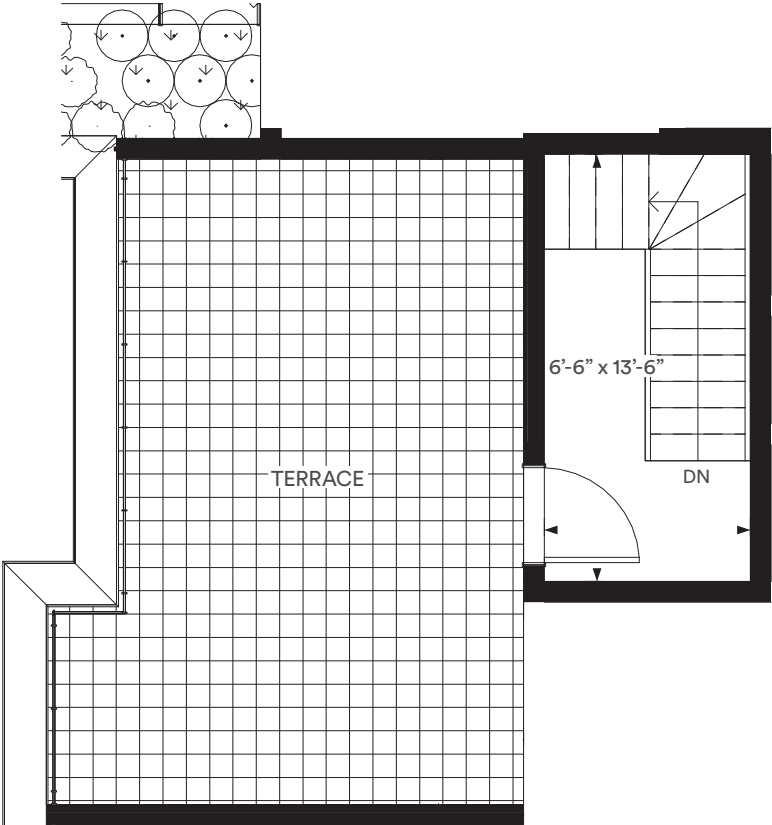

1D-H

1 BEDROOM + DEN INDOOR 691 SQ.FT.

All dimensions, specifications and drawings are approximate. Actual square footage may vary from the stated floorplan.
E. & O. E. Furniture not included. Refer to Keyplate for unit location and orientation.