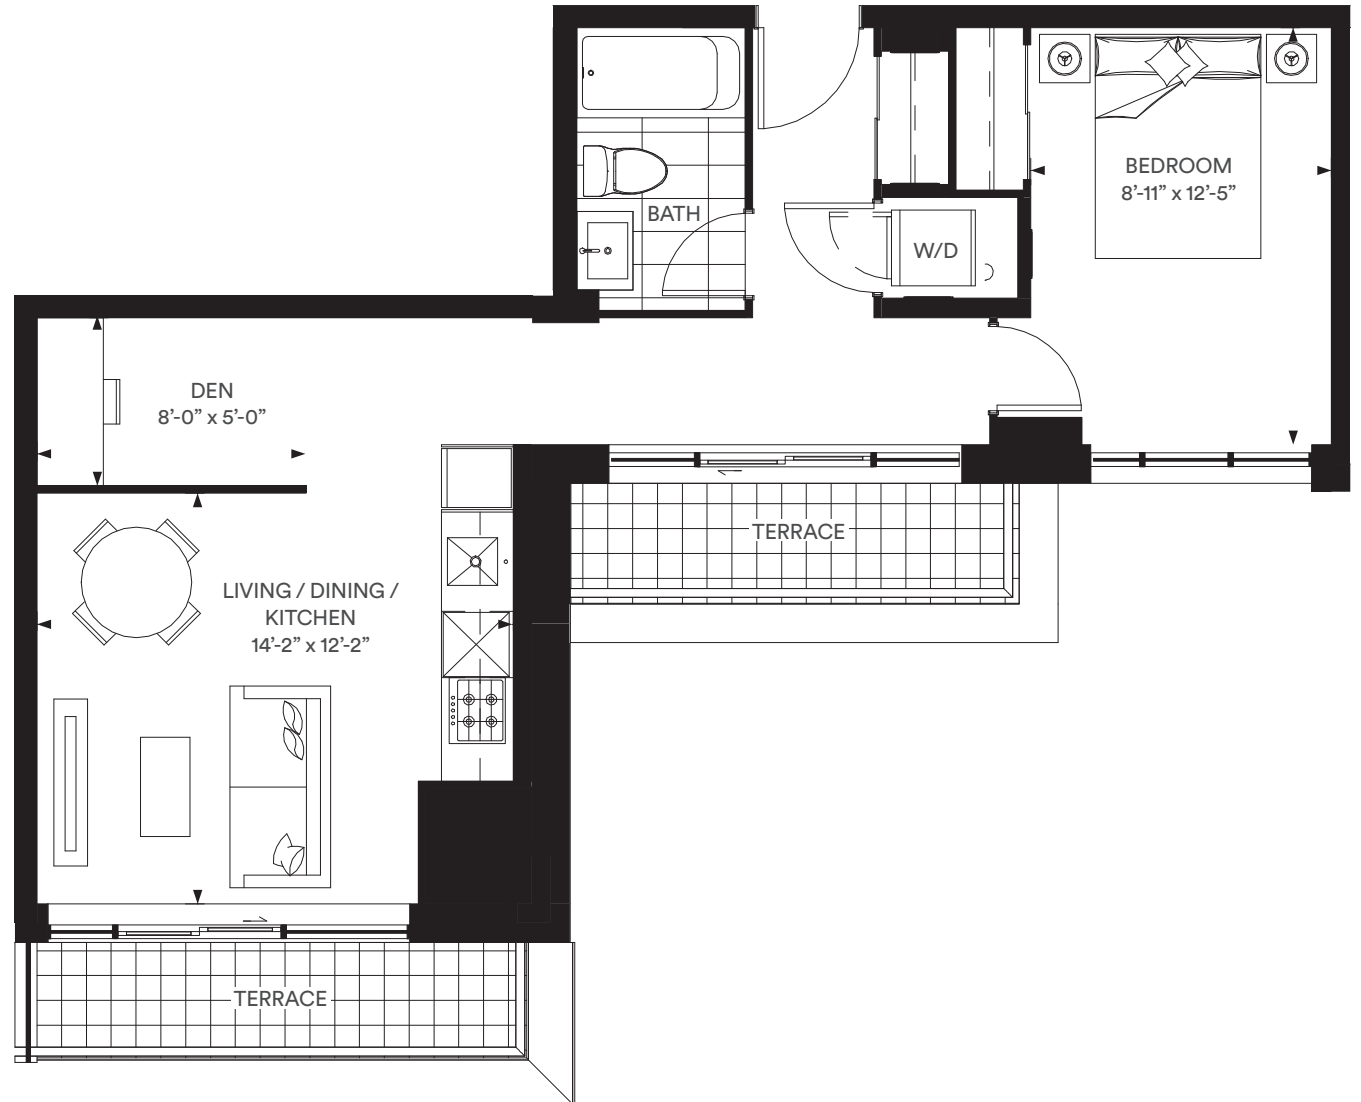

1D-1

1 BEDROOM + DEN INDOOR 638 SQ.FT.

FIFTH FLOOR

All dimensions, specifications and drawings are approximate. Actual square footage may vary from the stated floorplan.
E. & O. E. Furniture not included. Refer to Keyplate for unit location and orientation.