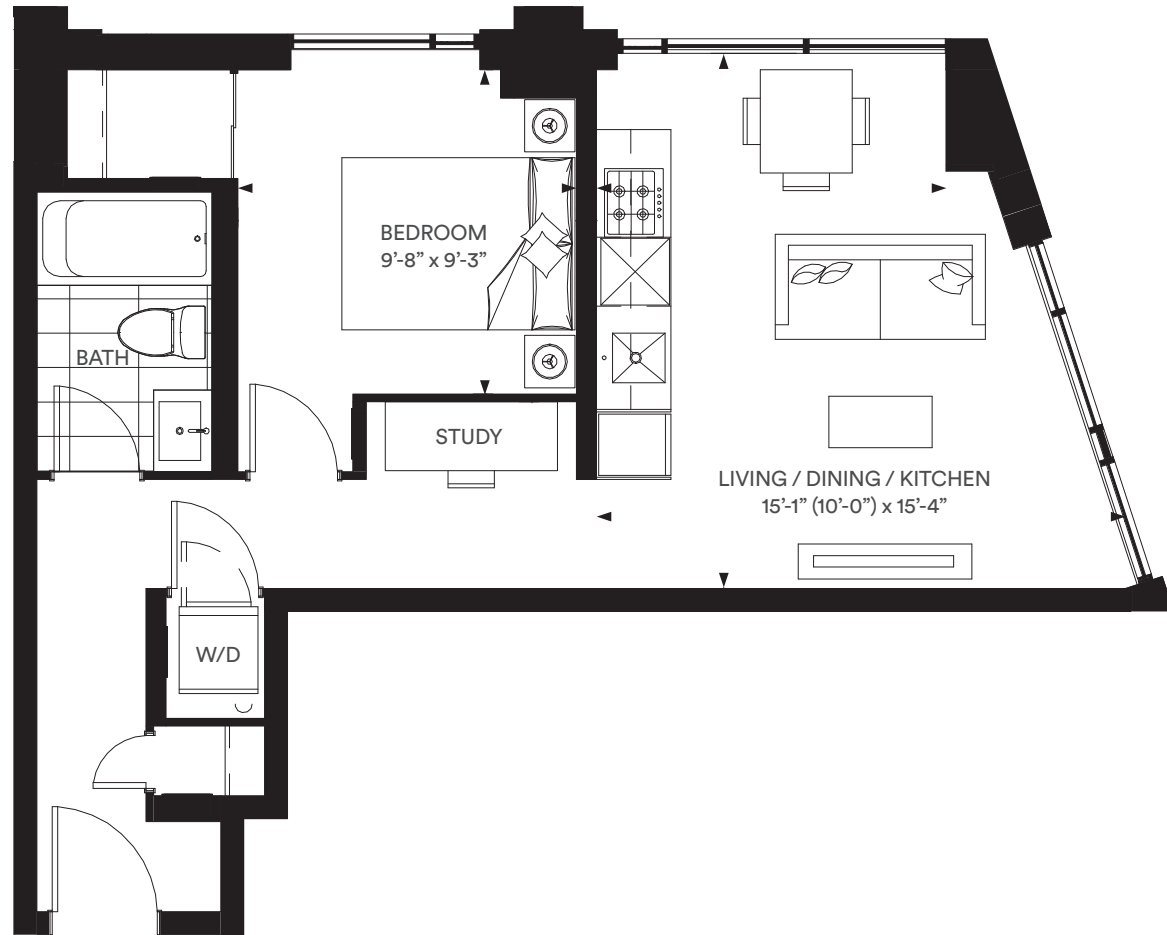

1S-B

1 BEDROOM + STUDY INDOOR 570 SQ.FT.

All dimensions, specifications and drawings are approximate. Actual square footage may vary from the stated floorplan.
E. & O. E. Furniture not included. Refer to Keyplate for unit location and orientation.