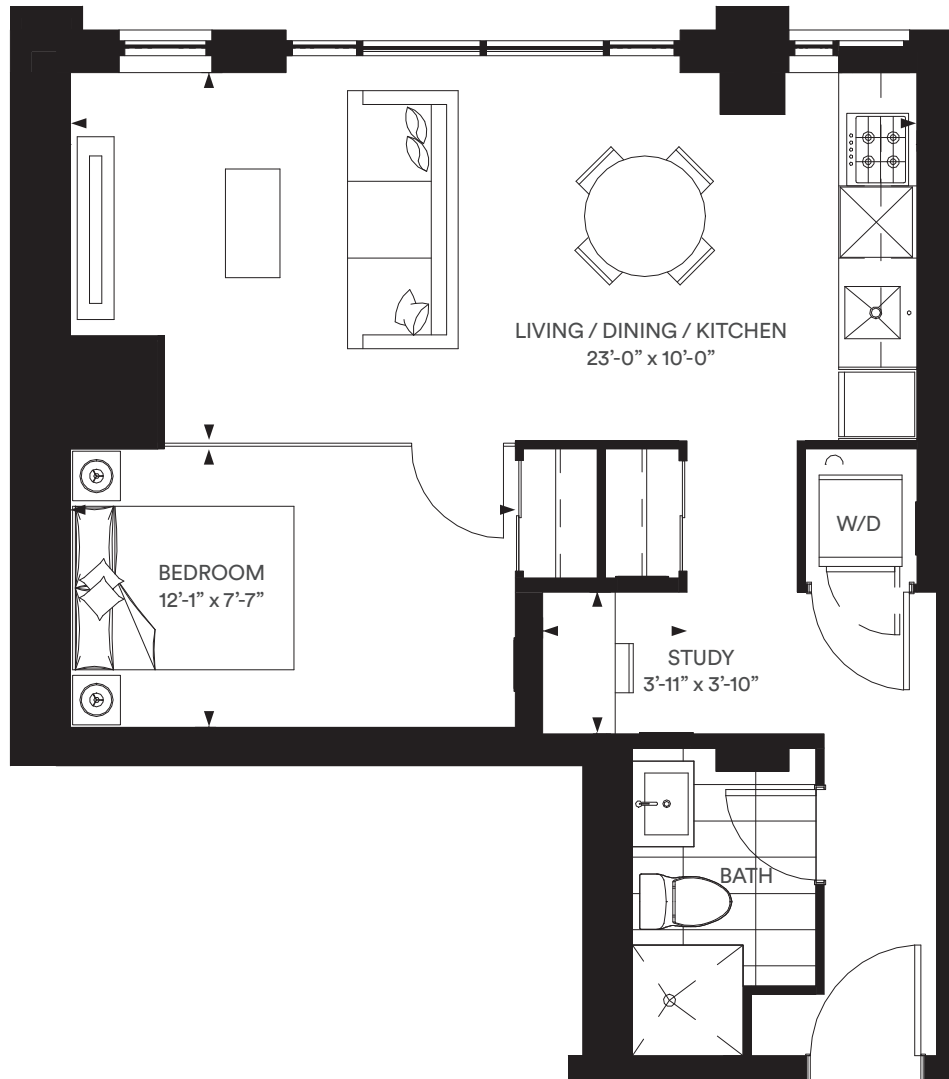

1S-1

1 BEDROOM + STUDY INDOOR 595 SQ.FT.

SECOND FLOOR

All dimensions, specifications and drawings are approximate. Actual square footage may vary from the stated floorplan.
E. & O. E. Furniture not included. Refer to Keyplate for unit location and orientation.