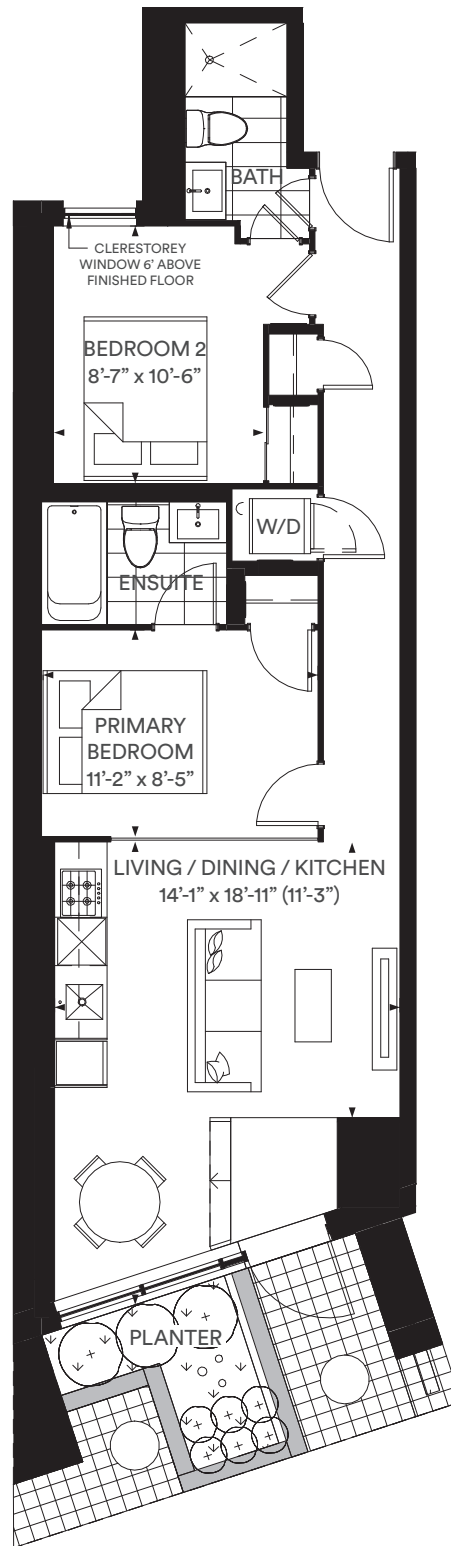

2-A

2 BEDROOM INDOOR 763 SQ.FT.

All dimensions, specifications and drawings are approximate. Actual square footage may vary from the stated floorplan.  
E. & O. E. Furniture not included. Refer to Keyplate for unit location and orientation.