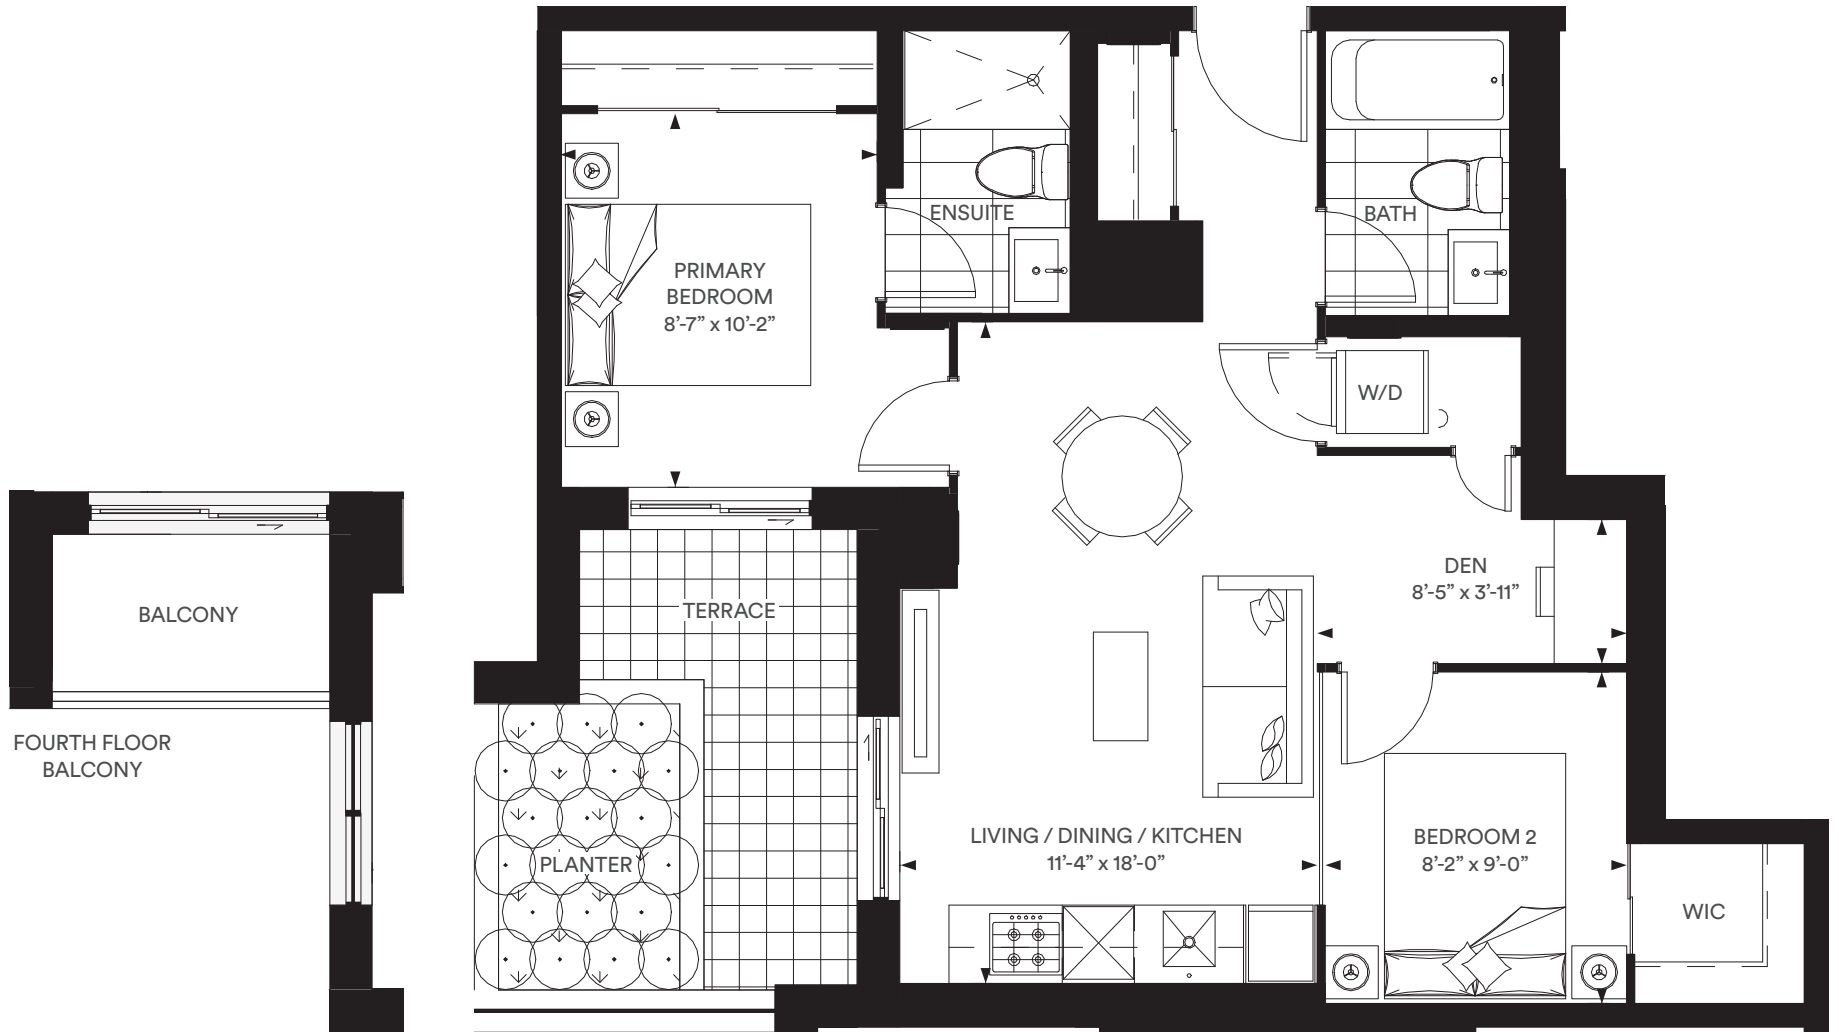

# 2D-B

2 BEDROOM + DEN INDOOR 708 SQ.FT.

THIRD FLOOR  
TERRACE

All dimensions, specifications and drawings are approximate. Actual square footage may vary from the stated floorplan.  
E. & O. E. Furniture not included. Refer to Keyplate for unit location and orientation.