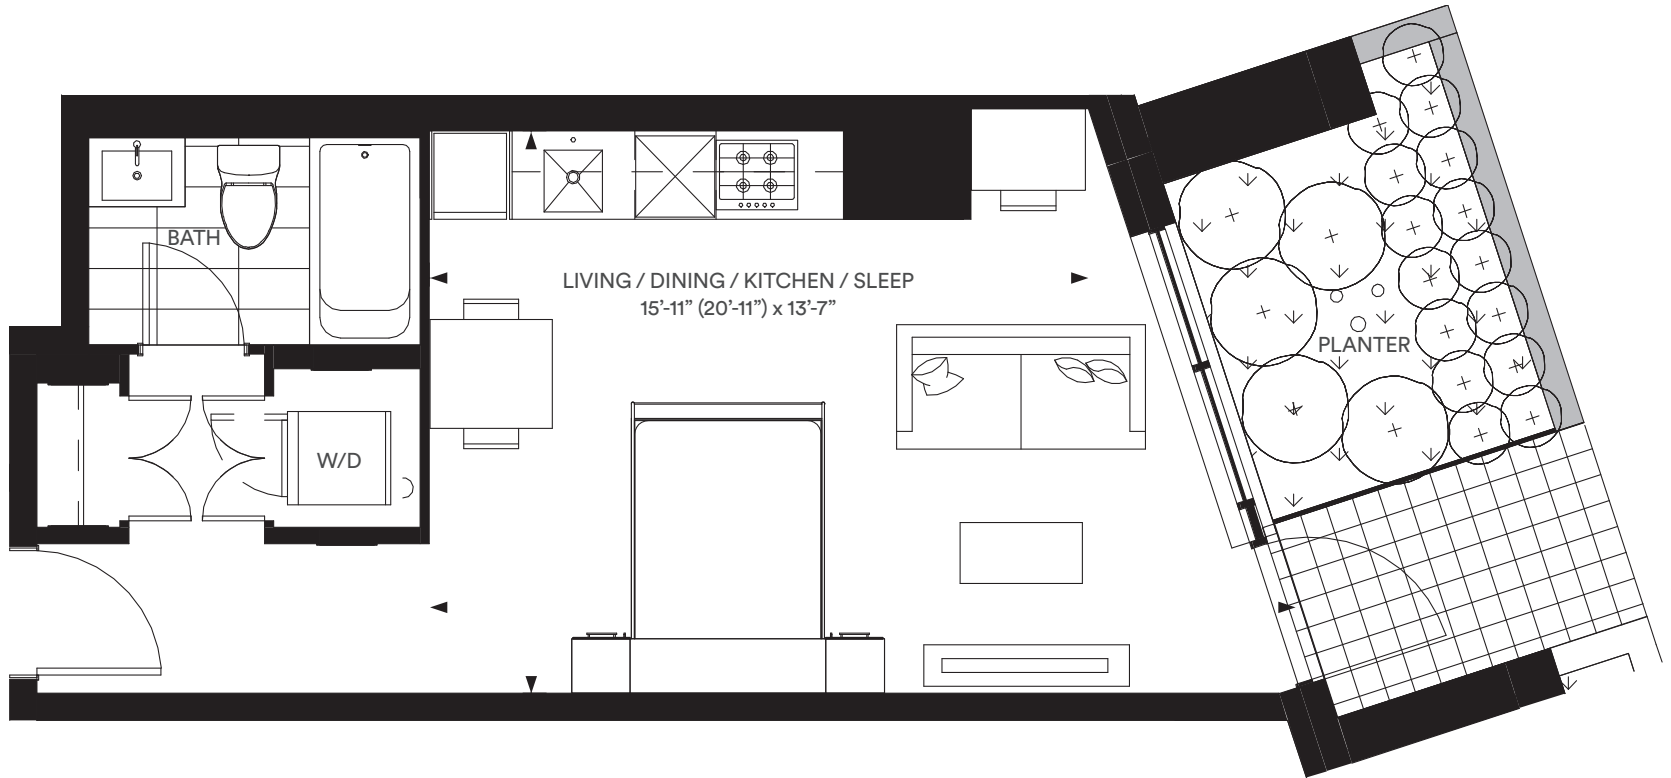

S-A

STUDIO INDOOR 426 SQ.FT.

Junction
sq.
condos

All dimensions, specifications and drawings are approximate. Actual square footage may vary from the stated floorplan.
E. & O. E. Furniture not included. Refer to Keyplate for unit location and orientation.