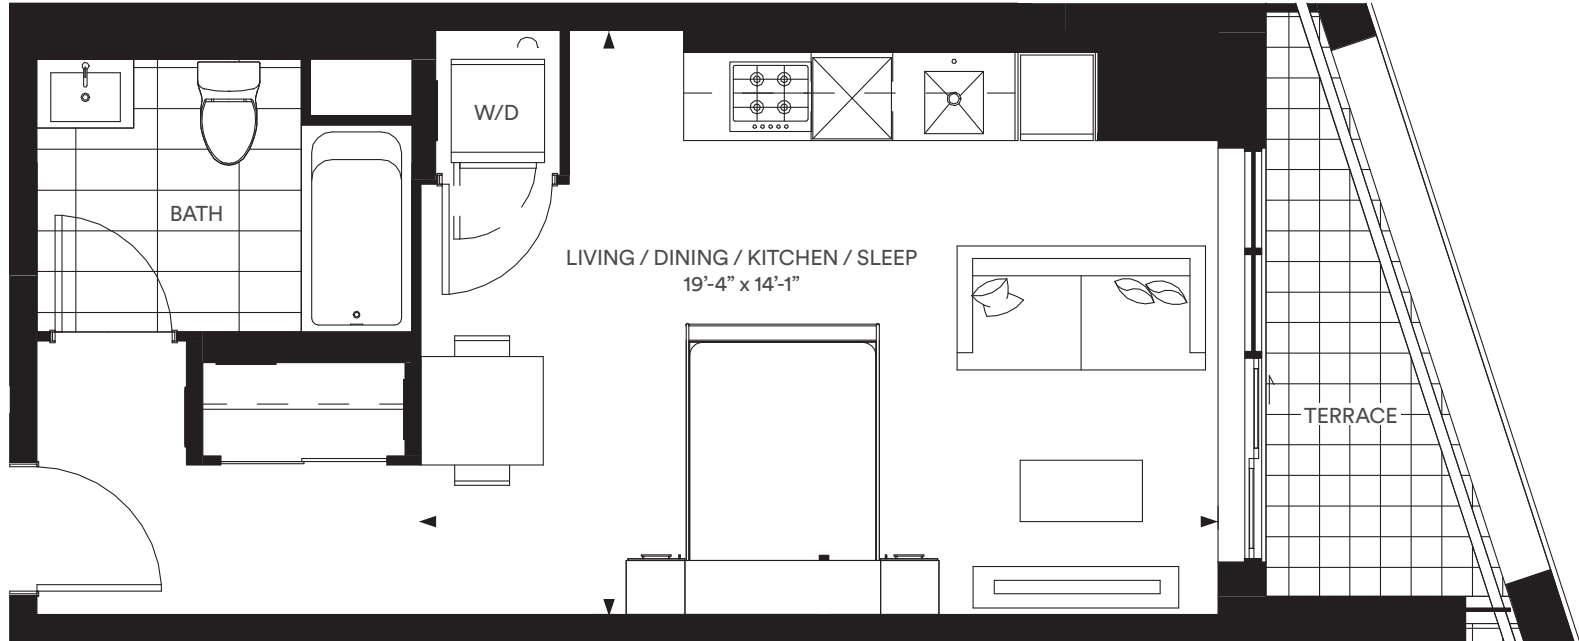

STUDIO INDOOR 448 SQ.FT.

All dimensions, specifications and drawings are approximate. Actual square footage may vary from the stated floorplan.  
E. & O. E. Furniture not included. Refer to Keyplate for unit location and orientation.