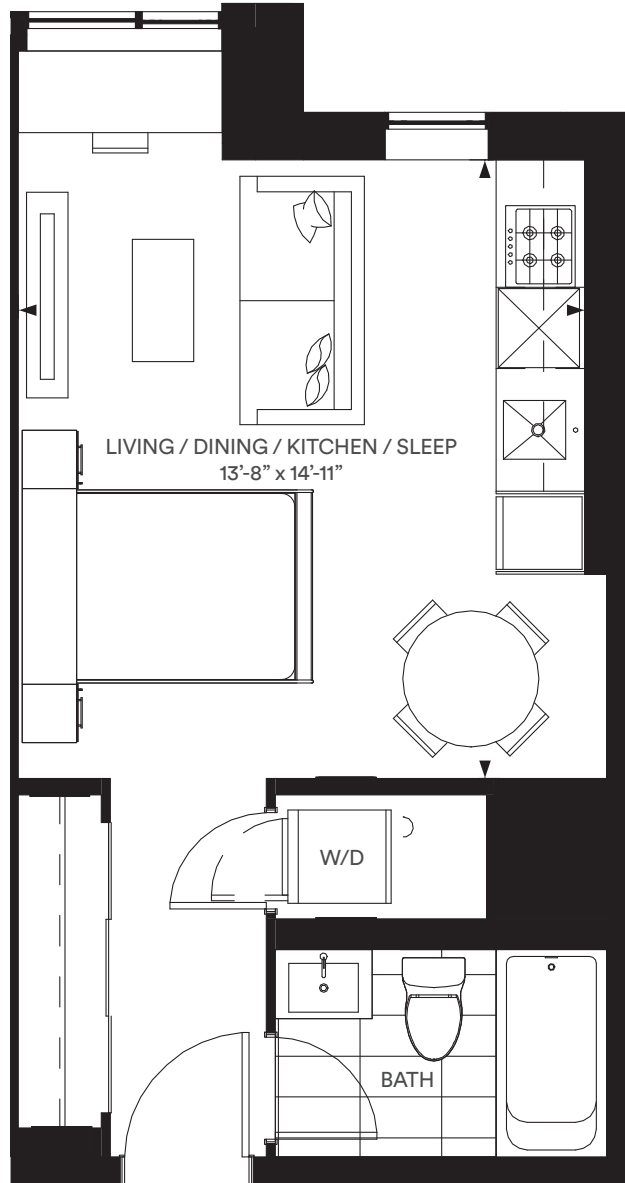

S-E

STUDIO INDOOR 404 SQ.FT.

All dimensions, specifications and drawings are approximate. Actual square footage may vary from the stated floorplan.  
E. & O. E. Furniture not included. Refer to Keyplate for unit location and orientation.