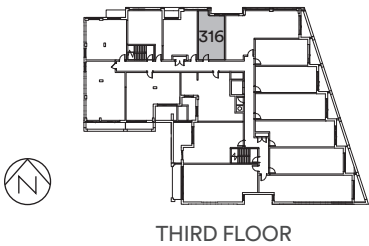

S-E

STUDIO INDOOR 404 SQ.FT.

All dimensions, specifications and drawings are approximate. Actual square footage may vary from the stated floorplan.  
E. & O. E. Furniture not included. Refer to Keyplate for unit location and orientation.