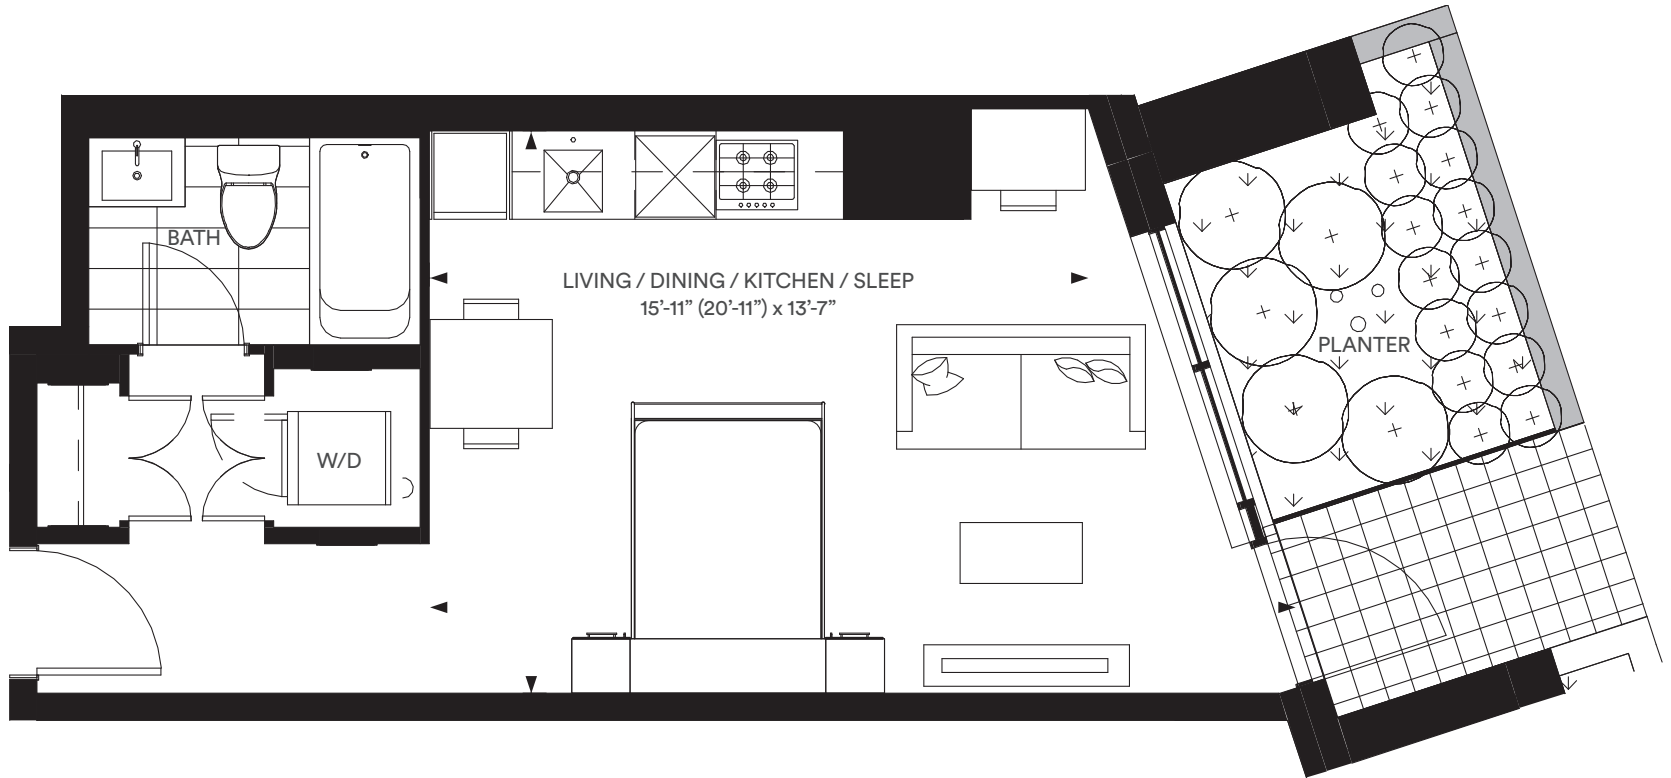

S-A

STUDIO INDOOR 426 SQ.FT.

GROUND FLOOR

Junction
sq.
condos

All dimensions, specifications and drawings are approximate. Actual square footage may vary from the stated floorplan.
E. & O. E. Furniture not included. Refer to Keyplate for unit location and orientation.